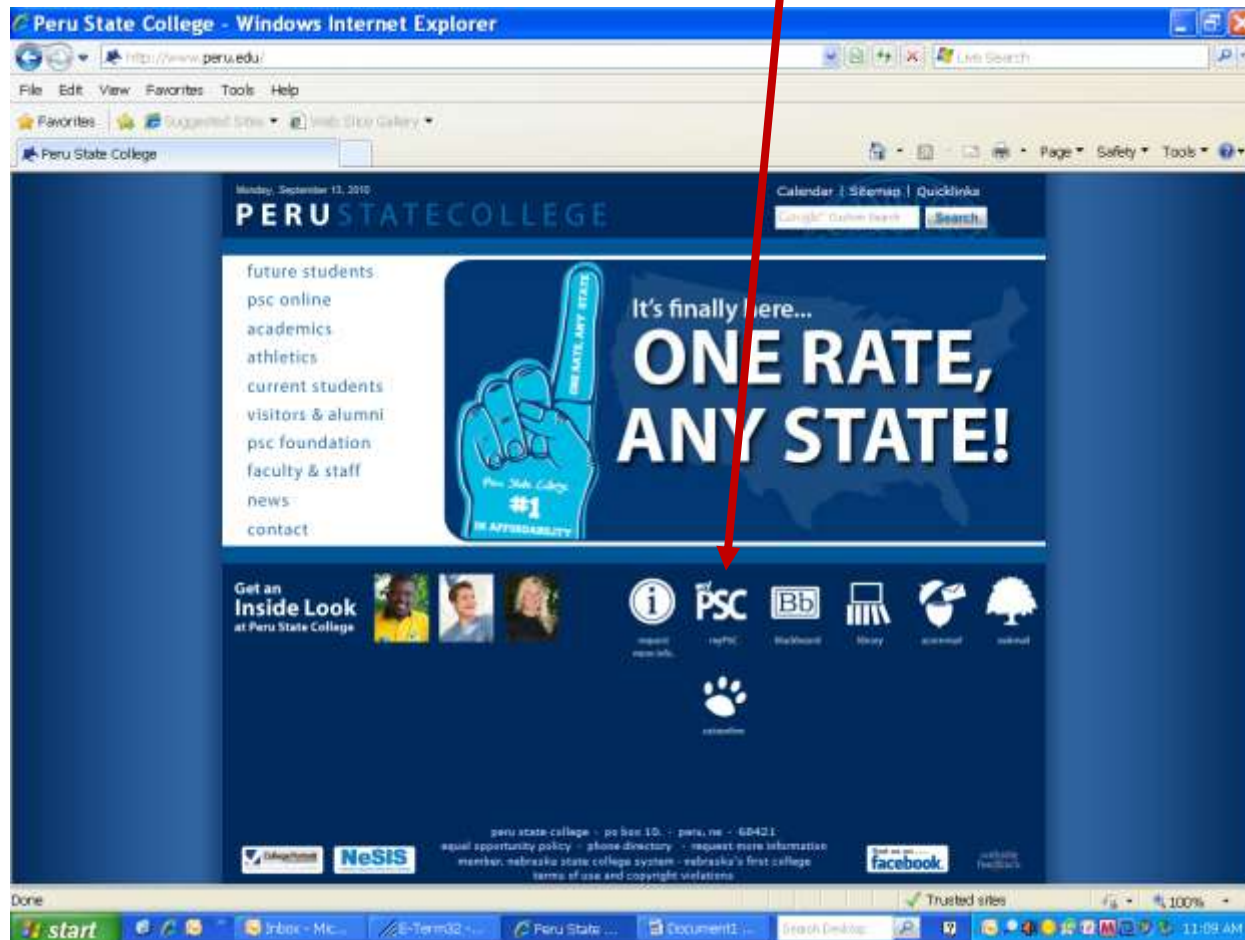

myPSC

Go to Peru State College's home page – www.peru.edu. Select 'myPSC.'

Type your NUID and your password.

The screenshot shows the myPSC login page for Peru State College. The browser window title is "Peru State College | myPSC - Windows Internet Explorer". The address bar shows the URL: "https://mypsc.peru.edu/psp/mypsc/fbf/ENTP/h/?tab=fbf_NVT_GUEST". The page header includes the college name "PERU STATE COLLEGE" and a search bar. The main content area features a "Sign In" section with two input fields: "NU ID:" and "Password:". A yellow "Sign In" button is located below the password field. A red arrow points from the text "Type your NUID and your password." to the "NU ID:" input field. To the right of the login section is a "PSC News" section with several news items. Below the login section are "Important Messages" and "myPSC links" sections. The footer contains contact information for Peru State College.

Peru State College | myPSC - Windows Internet Explorer

https://mypsc.peru.edu/psp/mypsc/fbf/ENTP/h/?tab=fbf_NVT_GUEST

File Edit View Favorites Tools Help

PERU STATE COLLEGE

search

home | sign out

Sign In

NU ID: