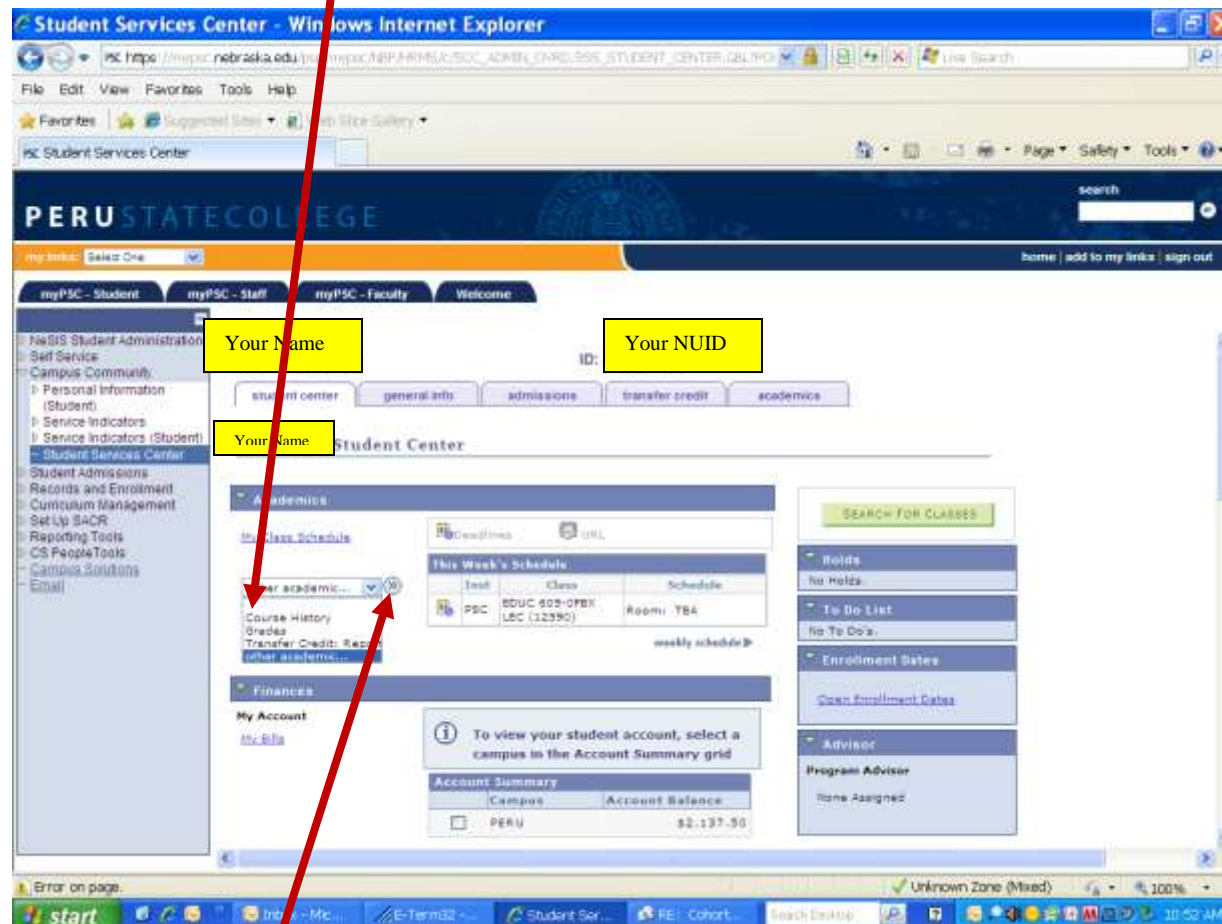

Pull down the arrow and select 'Course History.'

Select Course History. Press the 'Go' arrows. This screen shows all the courses you have taken with Peru State College.